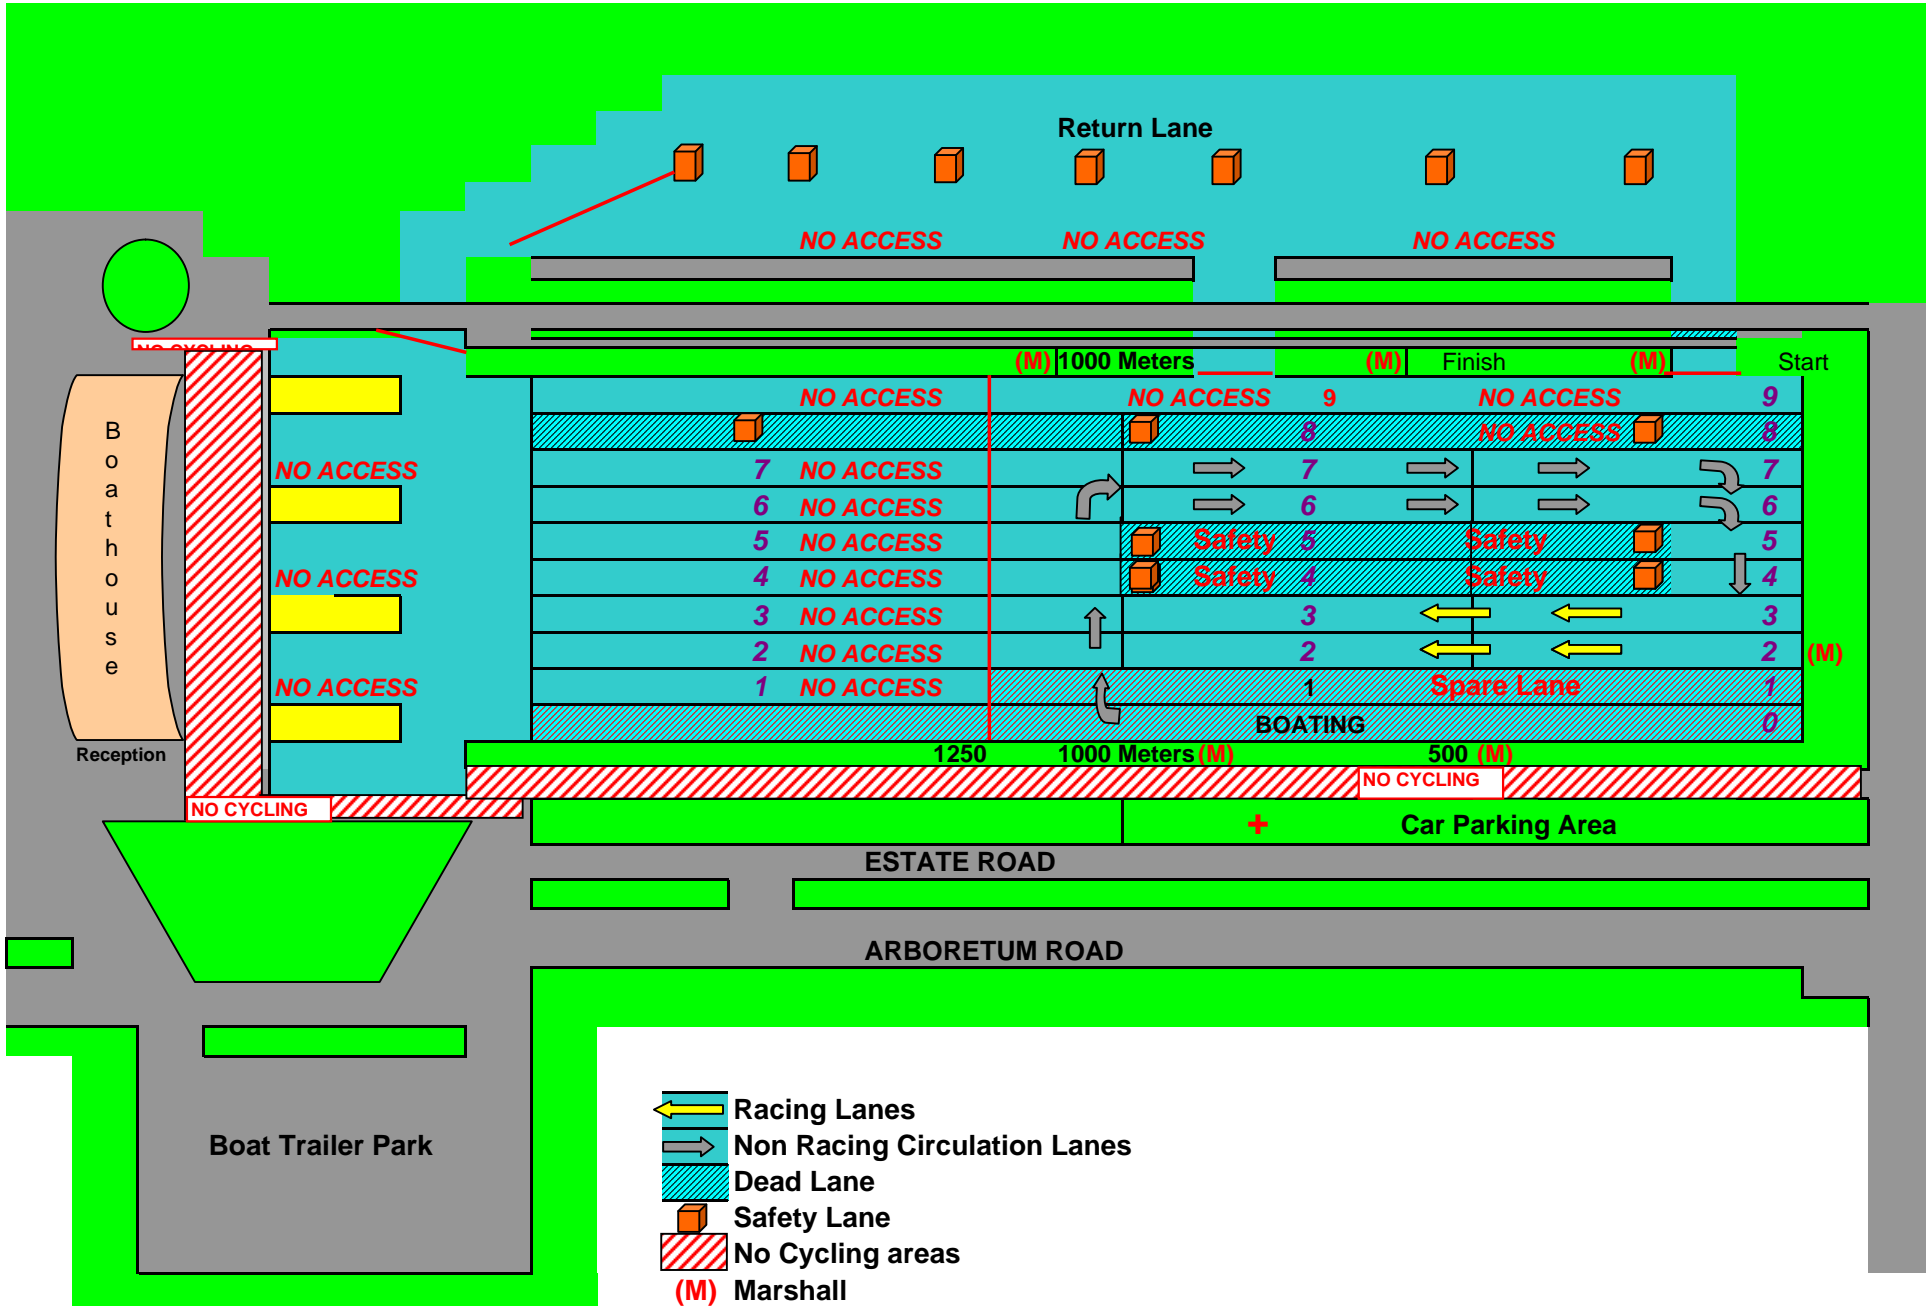

MAIDENHEAD REGATTA 2008 - CIRCULATION PATTERN

-  Racing Lanes
-  Non Racing Circulation Lanes
-  Dead Lane
-  Safety Lane
-  No Cycling areas
- (M)** Marshall
- +** Medic