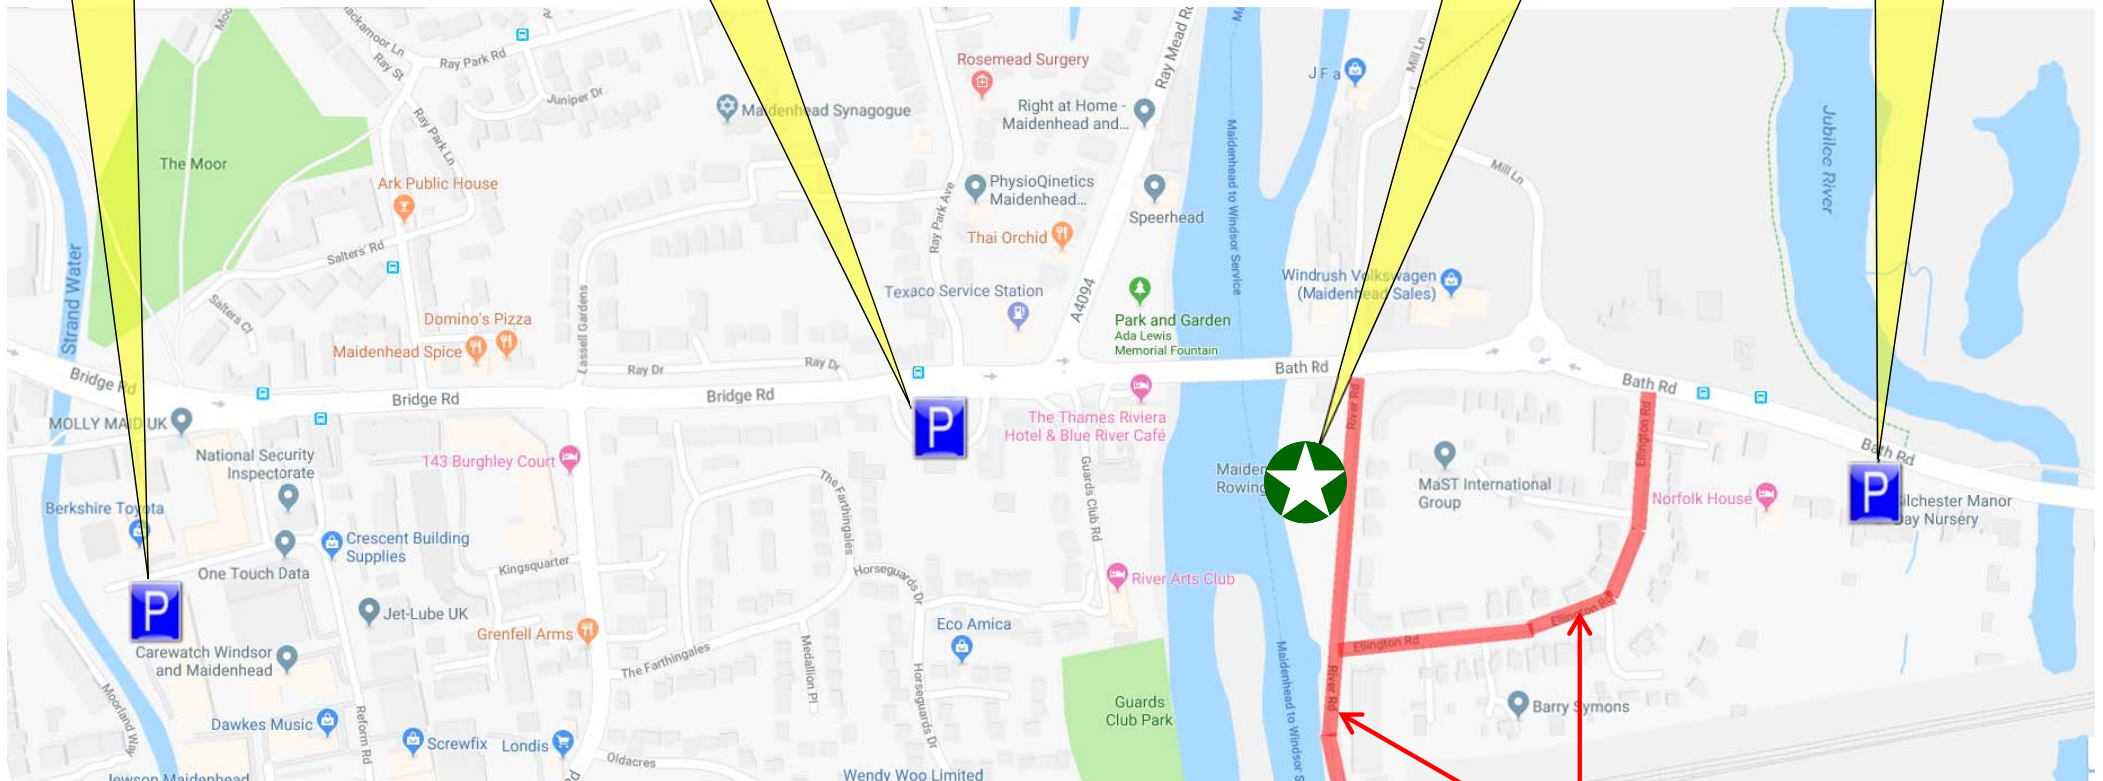

# Maidenhead Junior Regatta

Maidenhead Rowing Club, River Road, Taplow, Maidenhead, Berks, SL6 0AT

## Car Parking for Maidenhead Junior Regatta

**Waldeck House**  
Waldeck Rd,  
Maidenhead  
SL6 8BZ  
*(90 spaces, height  
restrictions apply)*

**Bridgewater Lodge**  
Guards Club Road  
Maidenhead  
SL6 8DN  
*(12 Spaces)*

**Maidenhead Rowing  
Club**  
*(Trailer drop-off only)*

**Silchester Day Nursery**  
Bath Road,  
Taplow  
SL6 0AP  
*(30 Spaces, Suitable for  
Towing Vehicles)*

**Strictly NO parking in River Drive,  
Ellington Road and Mill Lane  
(Please Respect our Neighbours)**