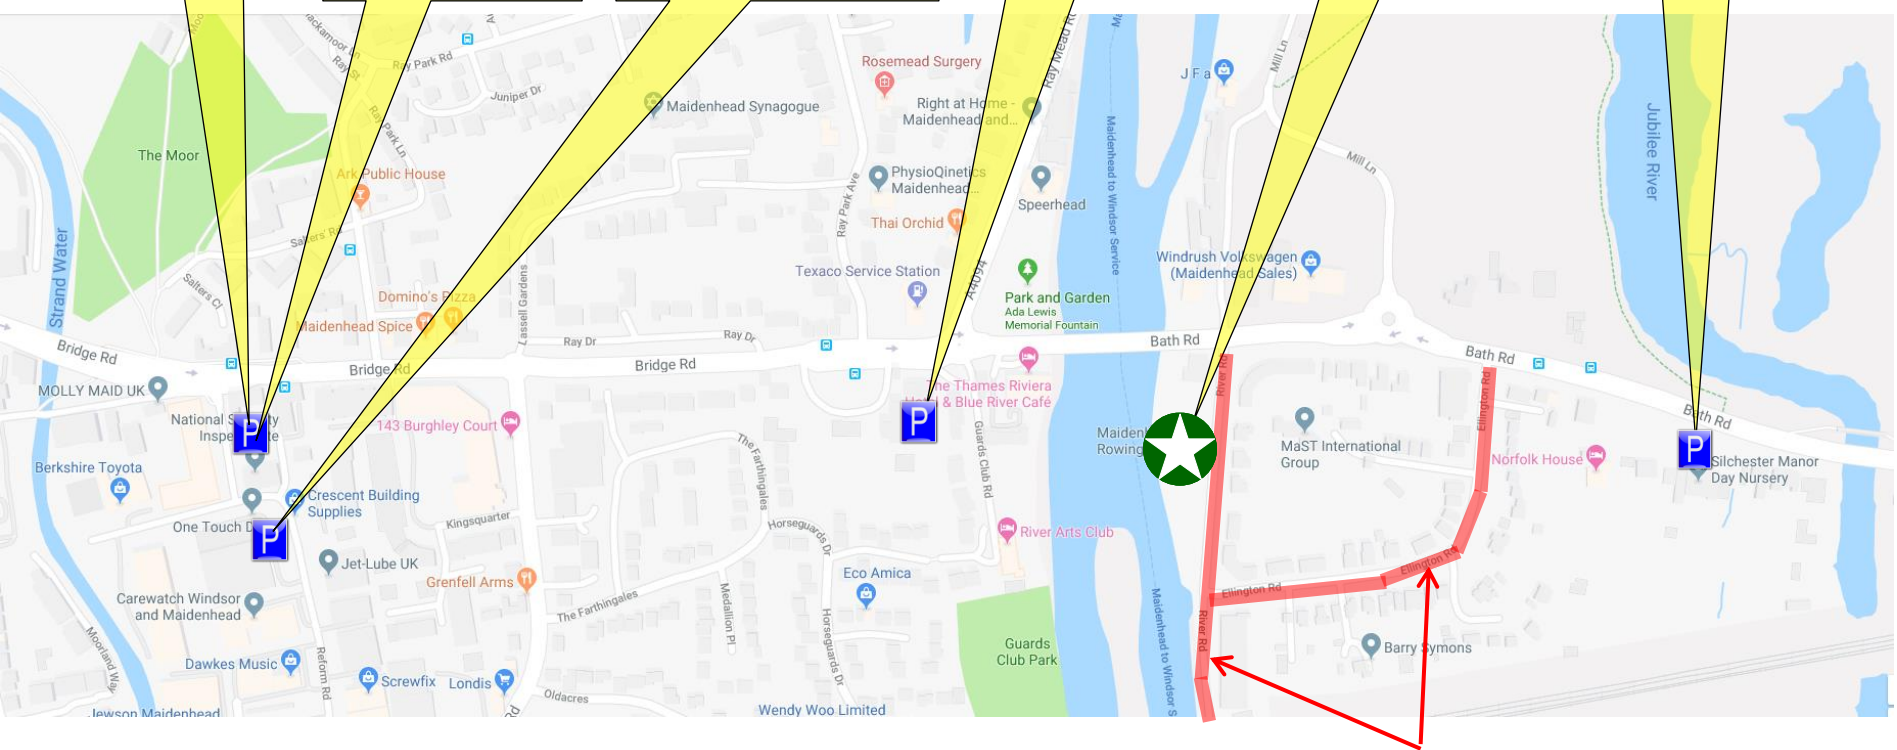

Housing Solutions Car Park,
Crown House,
Waldeck Rd, Maidenhead
SL6 8BY
10 MIN WALK
27 spaces

**National Security
Inspectorate (NSI) Car
Park,**
5 Reform Rd, Maidenhead
SL6 8BY
10 MIN WALK
**22 spaces: access via
Waldeck Rd**

Clyde House,
Reform Rd, Maidenhead SL6 8BY
10 MIN WALK
**27 spaces: access via Waldeck
Road - Car must display valid MHD
badge supplied by parking
marshal to avoid parking fine**

Bridge Clinic,
156 Bridge Rd. (A4)
Maidenhead SL6 8DG
3 MIN WALK
**32 spaces: entry via Guards
Club Rd**

**Maidenhead Rowing Club,
River Road, Taplow,
Maidenhead SL6 0AT**
(Trailer drop-off only)

Silchester Day Nursery
Bath Road,
Taplow SL6 0AP
5 MIN WALK
**(15 Spaces, Suitable for
Towing Vehicles, minibuses
and coaches)**

Strictly NO parking in River Road, Ellington Road and Mill Lane: Please Respect our Neighbours