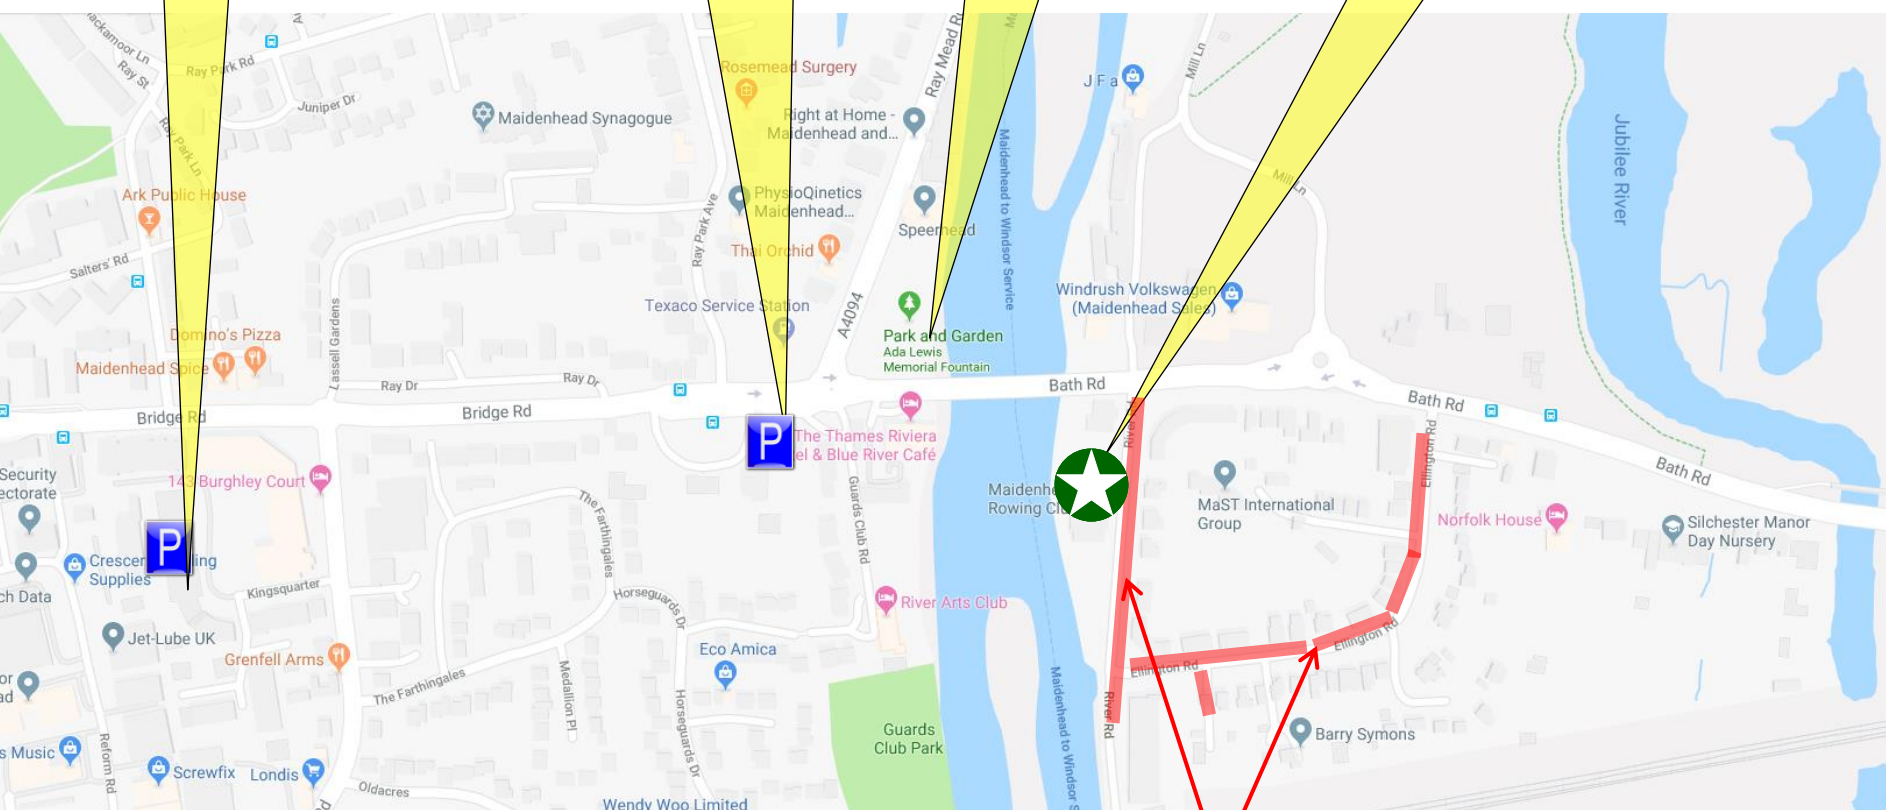

# Maidenhead Regatta 2021

Maidenhead Rowing Club, River Road, Taplow, Maidenhead, Berks, SL6 6AD

## Car Parking for Maidenhead Regatta

**Housing Solutions and NIS**  
Reform Rd,  
Maidenhead  
SL6 8BY

**Turn left at the Housing  
solutions building.  
General parking - £5**

**Bridge Clinic , 156 Bridge Rd. (A4)**  
Maidenhead  
SL6 8DG

**Towing vehicles and Umpires only**

**Bridge Gardens**

**Visiting Clubs Trailers**

**Maidenhead Rowing Club**

**Adaptive athletes**

**Strictly NO parking in River Drive, Ellington Road and Mill Lane  
(Please Respect our Neighbours)**